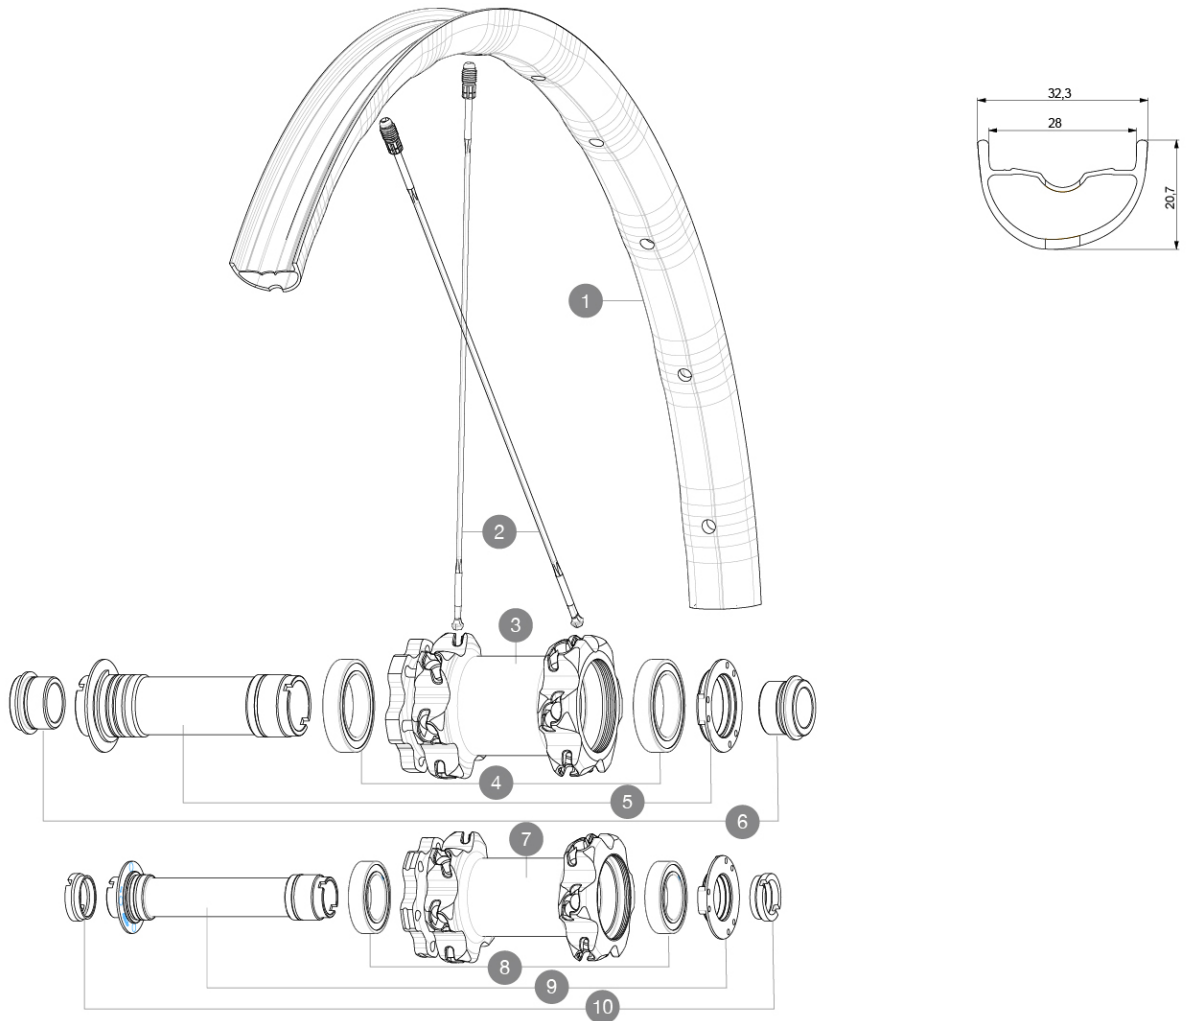

ASTM CATEGORY 4 : ENDURO AND TRAIL RIDING

For a longer longevity of the wheel, Mavic recommends that the total weight supported by the wheels don't exceed 120kg, bike included
Recommended tyre sizes: 46mm to 64mm (1.8" to 2.5")

REFERENCES WHEELS

F89111 Dmx Pro SamHill 27,5 Ft Bst

F89731 Dmx Pro SamHill 27,5 Ft

RIMS

&NBSP::

1	V3764410	KIT FRONT RIM DEEMAX PRO SH 27,5"
---	----------	-----------------------------------

SPOKES

2	36674901	KIT 12 FT XMAX END/FT-NDS DEEMAX PRO 27,5" ALU SPK 275mm
---	----------	--

HUB SHELLS

3	N/A	HUB BODY
4	M40179	FRONT HUB BEARING KIT 20mm AXLE
5	30870501	FRONT AXLE 20mm CROSSMAX + DEEMAX ULTI 2012
6	12982801	ADAPTER Ft 20 to 15mm
7	N/A	HUB BODY
8	99688501	BEARING KIT 9/12/15 D6T HUB 20x32x7 6804
9	V2370701	KIT FRONT QRM+ AXLE BOOST INTL 110mm
10	B4104401	ADAPTER Ft 15mm QRM+

MAVIC Deemax Pro Sam Hill

DELIVERED WITH

UST valve and accessories (129 838 01)	
UST valve and accessories (129 838 01)	
UST valve and accessories (129 838 01)	
Specific disc bolts (308 719 01)	
Specific disc bolts (308 719 01)	
Specific disc bolts (308 719 01)	
Multifonction adjustment wrench (325 423 01)	
Multifonction adjustment wrench (325 423 01)	
Multifonction adjustment wrench (325 423 01)	
Replacement spokes (2 with the front wheel and 4 with the rear)	
User guide	
User guide	
User guide	
Sram XD (on the wheel) and Shimano HG freewheel bodies	
Replacement spokes (2 with the front wheel and 4 with the rear)	
Sram XD (on the wheel) and Shimano HG freewheel bodies	
6 spare spokes	
Shimano freewheel body	